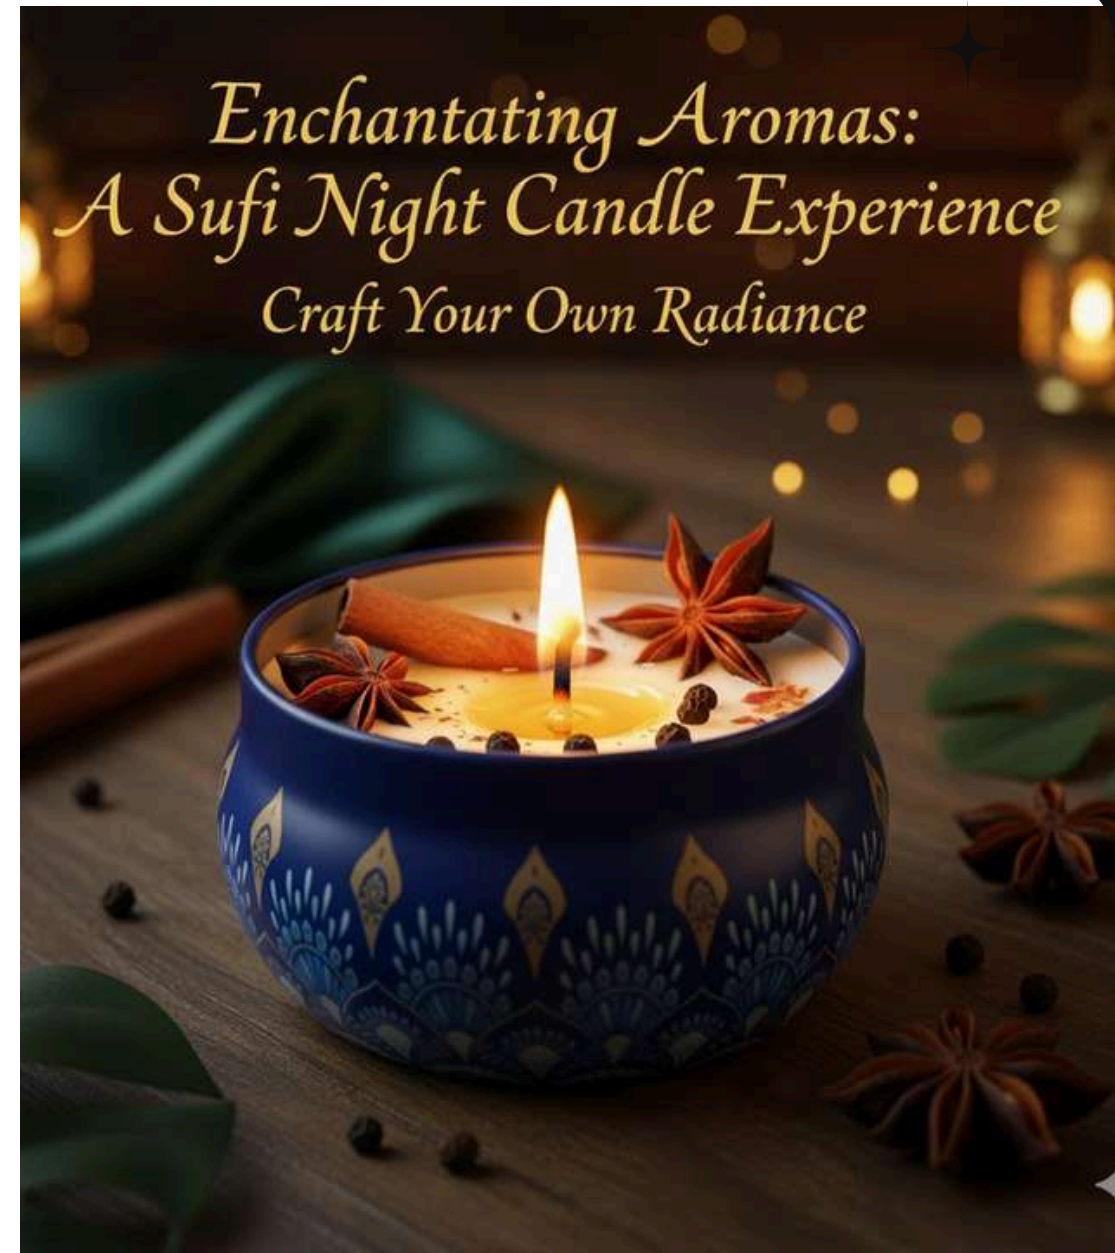

Live Photo Magnets

100-150 Units	₹ 275
150-200 Units	₹ 250
200-250 Units	₹ 240

DESIGNED TO DELIGHT. CURATED
TO CONNECT.

Coconut Shell Candles

100-150 Units	₹ 370
150-200 Units	₹ 350
200-250 Units	₹ 330

Tin Candles