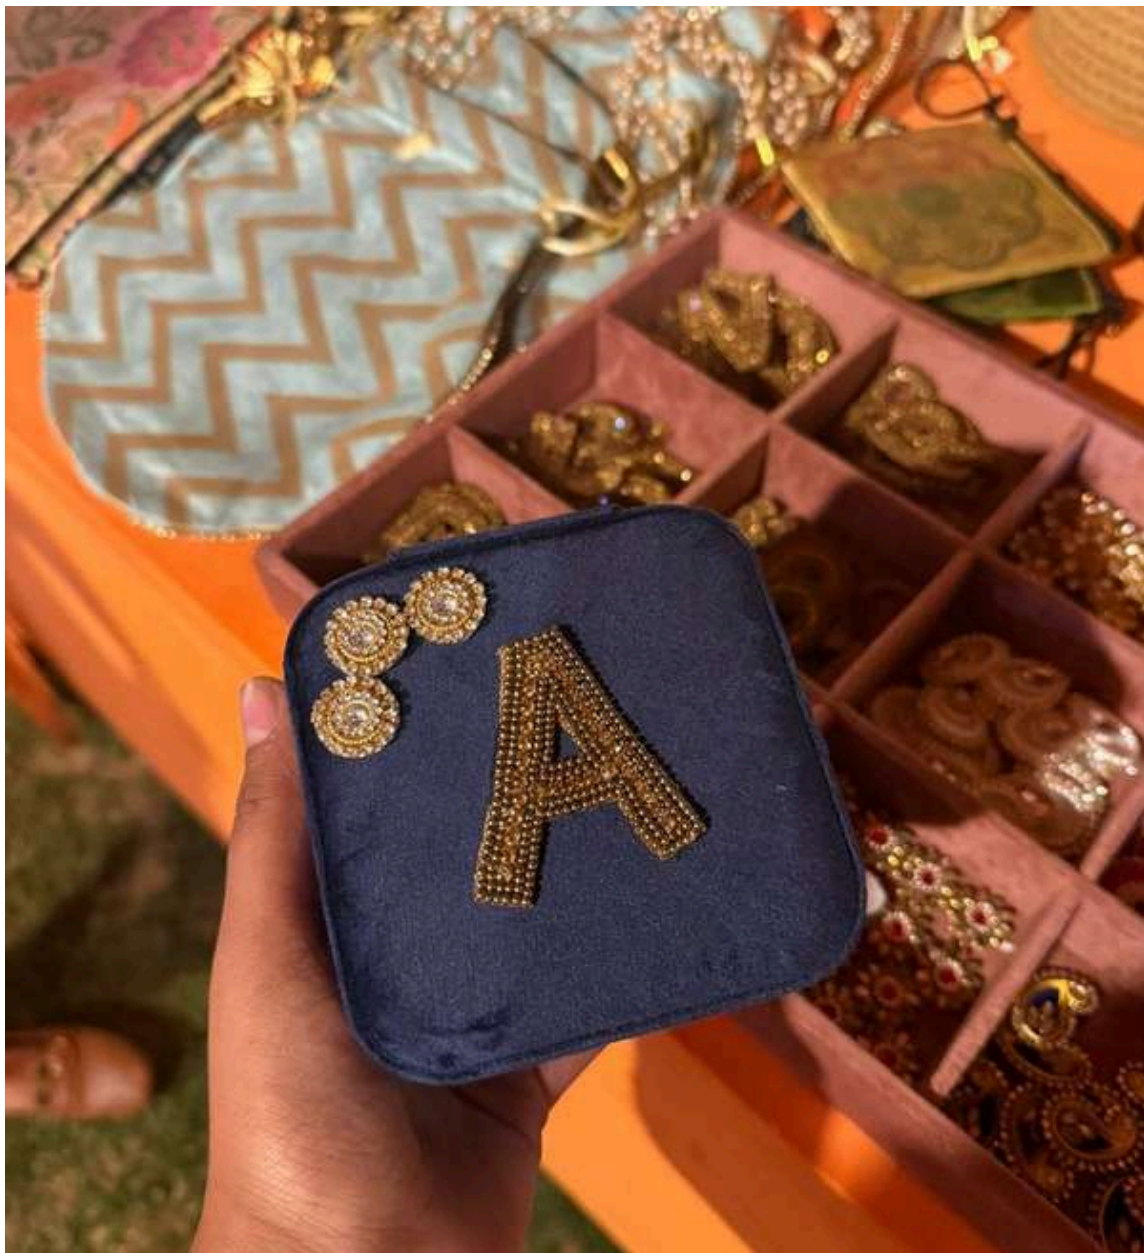

Cork ceramic mug

150 Units	₹ 600
200 Units	₹ 520
250 Units	₹ 500

Stanley sipper

150 Units	₹ 880
200 Units	₹ 800
250 Units	₹ 730

DESIGNED TO DELIGHT. CURATED
TO CONNECT.

Premium Jewellery Box

150 Units	₹460
200 Units	₹430
250 Units	₹410