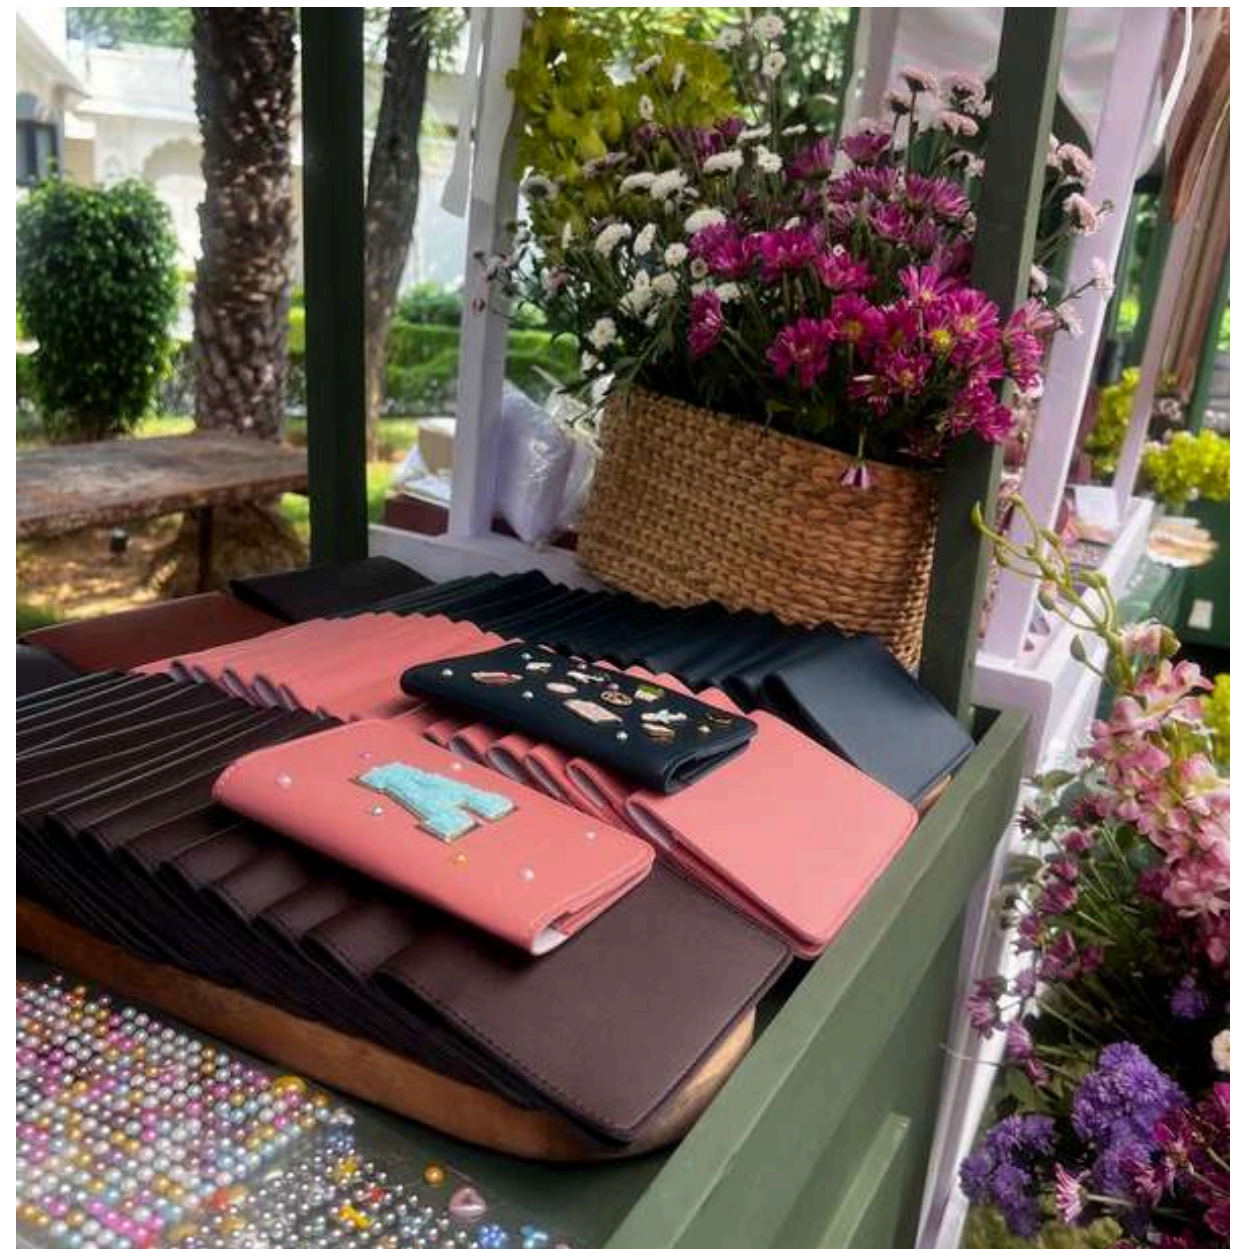

AN EXPERIENCE YOUR GUEST WILL NEVER FORGET

PERSONALIZATION & EVENT EXPERIENCE PORTFOLIO

INCLUSIVE OF EXPERIENCE AND CHARGES

The Charm Bar

100-150 Units	₹ 330
150-200 Units	₹ 308
200-250 Units	₹ 292

Passport Holder Personalization