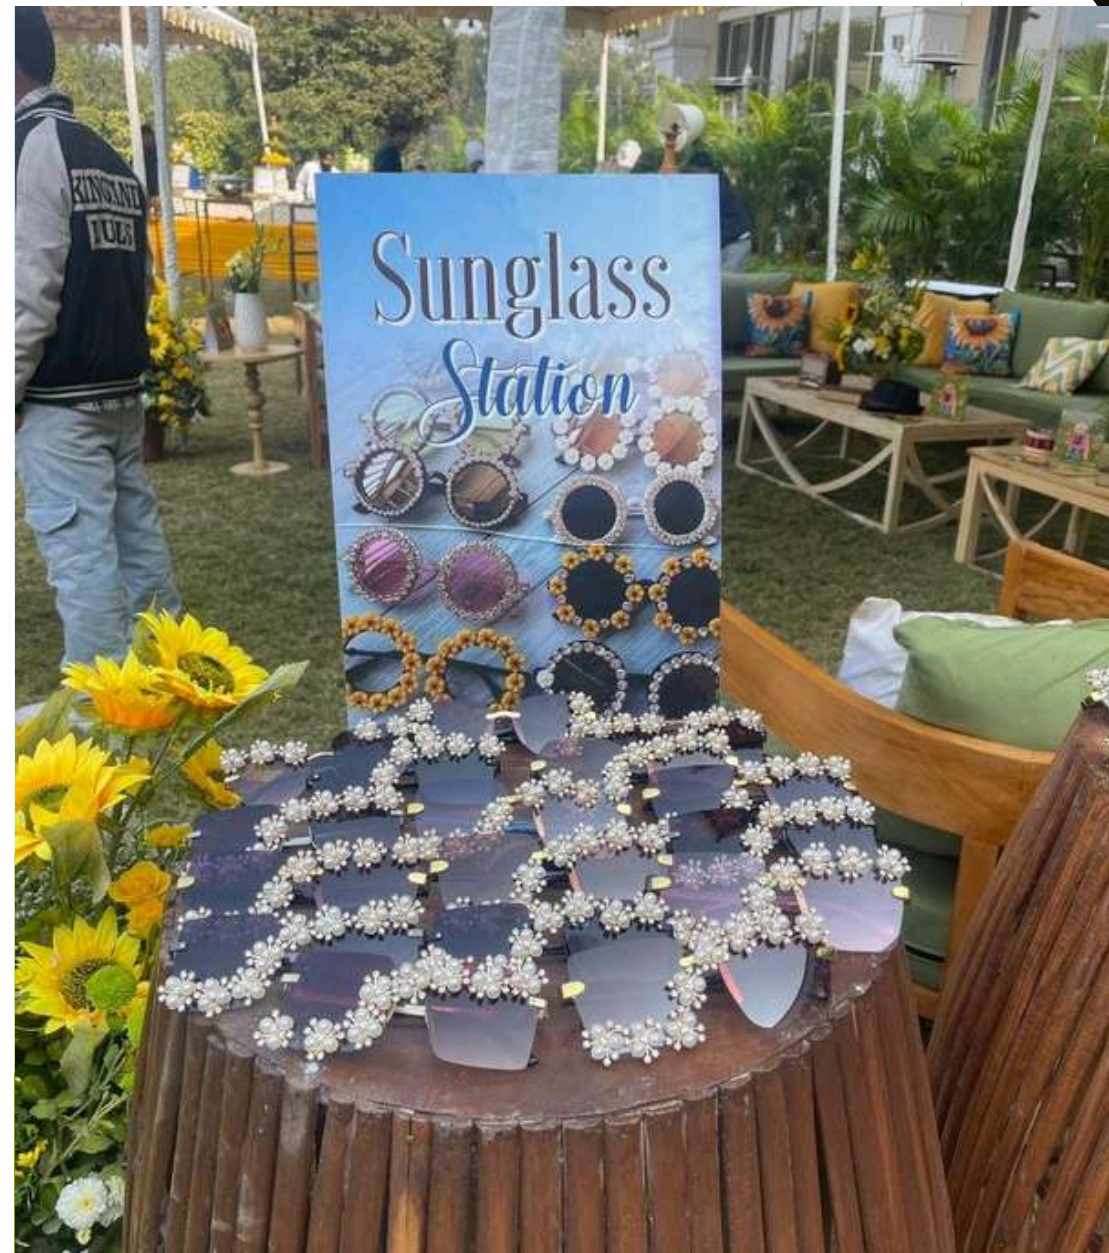

Coffee s. steel tumbler

150 Units	₹ 700
200 Units	₹ 600
250 Units	₹ 500

Coffee Mugs (Single wall)

150 Units	₹ 550
200 Units	₹ 500
250 Units	₹ 440

DESIGNED TO DELIGHT. CURATED
TO CONNECT.

Black coffee mugs

150 Units	₹ 550
200 Units	₹ 500
250 Units	₹ 440